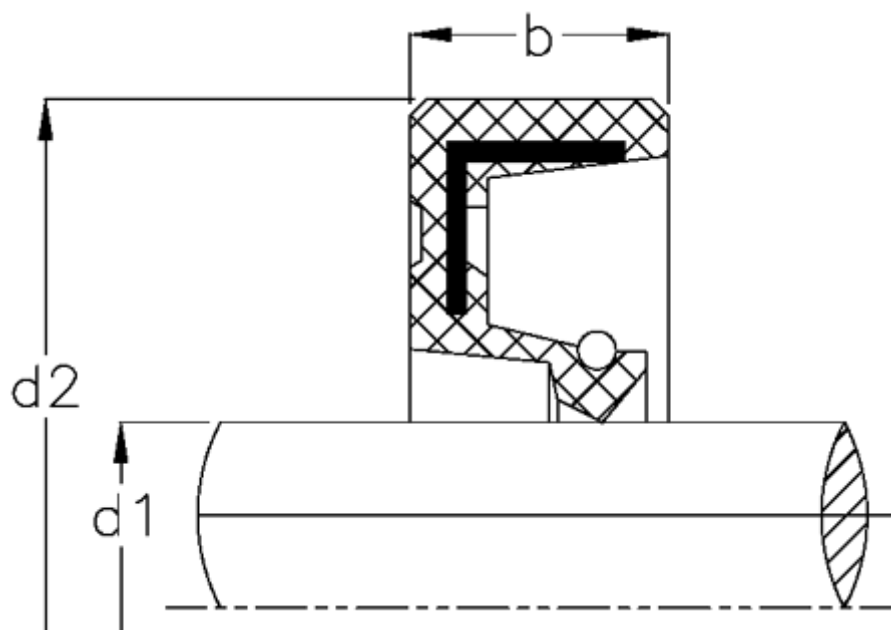

# Data Sheet

Article number: 170106501000100000

Description: KLEE Rotary shaft seal WA 65100/10  
NBR nitrile rubber, standard

## Measures

b = 10  
d1 = 65  
d2 = 100  
Material = NBR